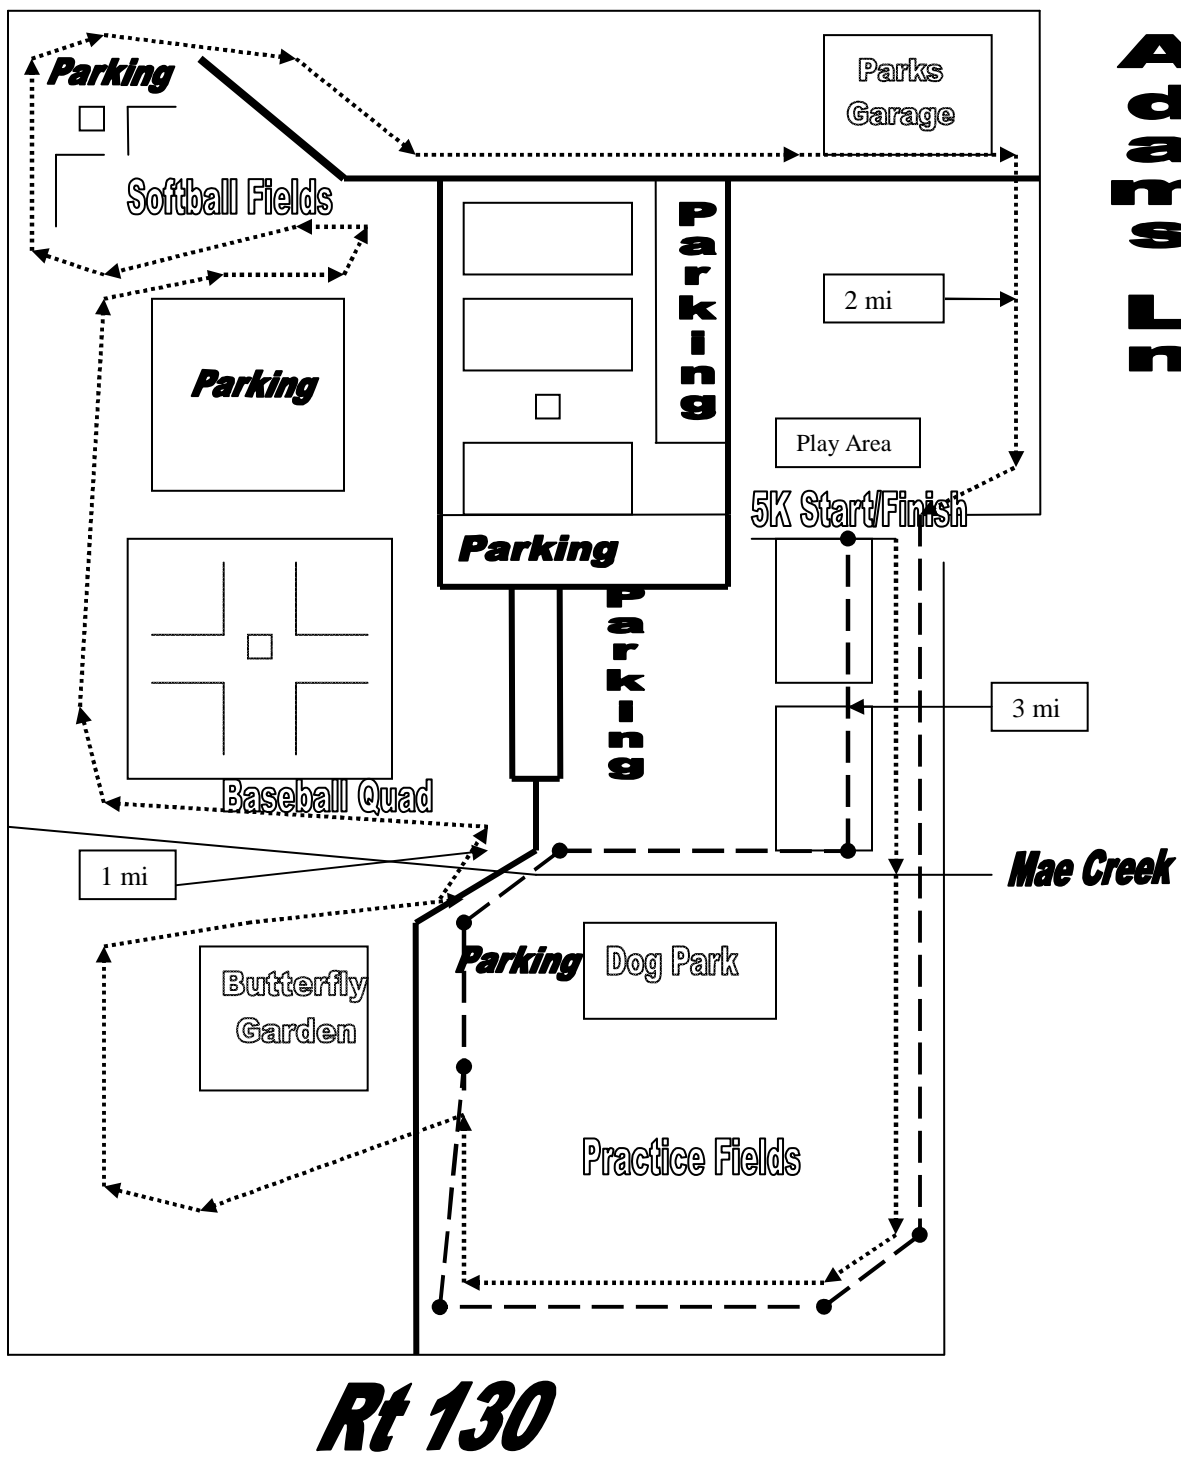

# APR 15 2020

Path around the Park is 2.15 miles

1<sup>st</sup> loop = Dots and arrows

2<sup>nd</sup> loop = dashes and circles